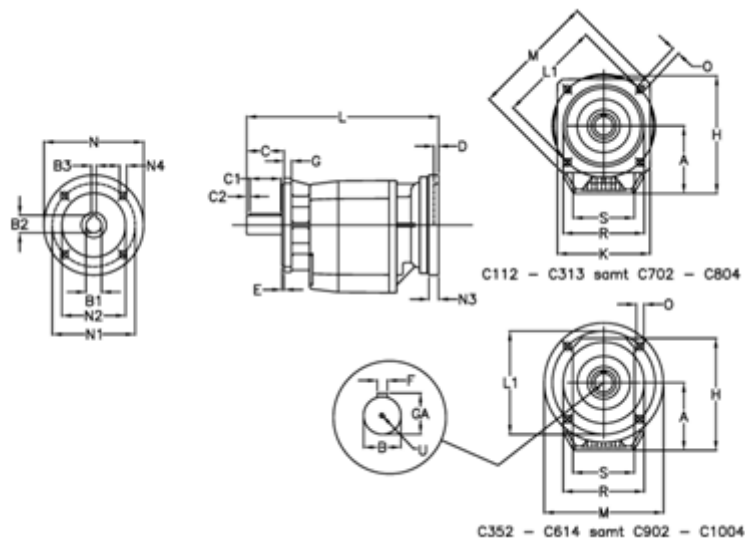

Data Sheet

Article number: 40600826192440
 Description: Helical gearbox
 C804F-261,9-P100B5

Measures

A = 247.0	D = 4.5	L1 = 350	R = 320
B = 80	E = 5	M = 400	S = 300
B1 = 28	F = 22	N = 250	U = M20x42
B2 = 31.3	G = 20	N1 = 215	
B3 = 8	GA = 85.0	N2 = 180	
C = 140	H = 422.0	N3 = 0	
C1 = 110	K = 350	N4 = M12x16	
C2 = 15	L = 606.0	O = 18.0	